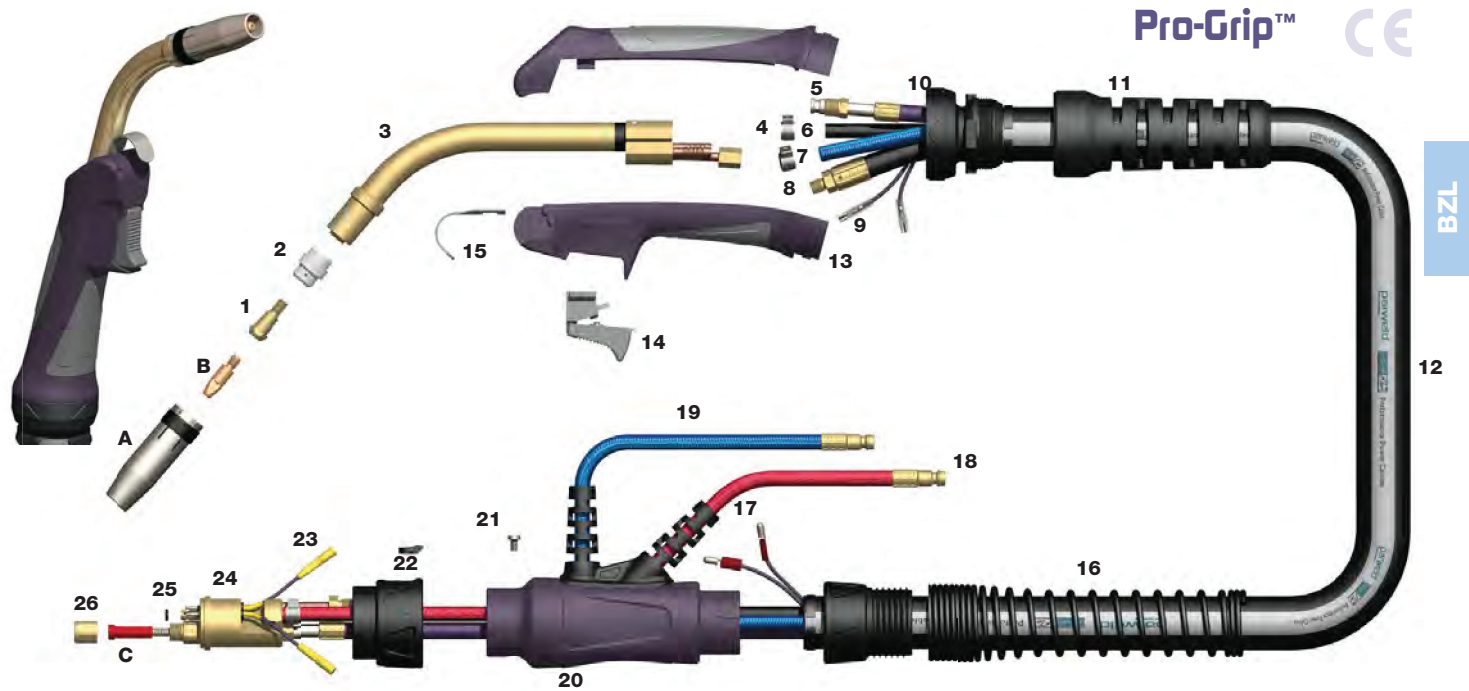

SB 240W

Water Cooled MIG Welding Torch

Rating: 300A CO2 270A mixed gas @ 100% duty cycle, EN60974-7. .030"- .045"/0.8 to 1.2mm wires

Model	3M	4M	5M	Model Description
PRO2400W	-30ER	-40ER	-50ER	Welding Torch c/w Pro-Grip Handle

Nozzles	
Stock Code	Description
A B2415	Cylindrical Nozzle 43/64"/17mm Bore
B2416*	Conical Nozzle 1/2"/13mm Bore
B2417	Tapered Nozzle 3/8"/10mm Bore

Contact Tips	
Stock Code	Description
B B2504-08	Contact Tip .030"/0.8mm M6 Ecu
B2504-09	Contact Tip .035"/0.9mm M6 Ecu
B2504-10*	Contact Tip .040"/1.0mm M6 Ecu
B2504-12	Contact Tip .045"/1.2mm M6 Ecu
B2505-08	Contact Tip .030"/0.8mm M6 CuCrZr
B2505-09	Contact Tip .035"/0.9mm M6 CuCrZr
B2505-10	Contact Tip .040"/1.0mm M6 CuCrZr
B2505-12	Contact Tip .045"/1.2mm M6 CuCrZr

Liners	
Stock Code	Description
C B5033-30*	Plain Liner .040"- .045"/1.0-1.2mm x 3mt
B5033-40*	Plain Liner .040"- .045"/1.0-1.2mm x 4mt
B5033-50*	Plain Liner .040"- .045"/1.0-1.2mm x 5mt
B1536-30	Teflon Liner .030"- .035"/0.6-0.9mm x 3mt
B1536-40	Teflon Liner .030"- .035"/0.6-0.9mm x 4mt
B1536-50	Teflon Liner .030"- .035"/0.6-0.9mm x 5mt
B2513-30	Teflon Liner .040"- .045"/1.0-1.2mm x 3mt
B2513-40	Teflon Liner .040"- .045"/1.0-1.2mm x 4mt

Components		
Stock Code	Description	* Denotes Standard Build
1 B2412	Tip Adaptor	
2 B2405B	Diffuser Black	
B2405C*	Diffuser Ceramic	
B2405W	Diffuser White	
3 B2409	Swan Neck	
4 B5024	Water Hose Clamp 9.5mm	
10 B8031	Ball Joint Assembly c/w Clamp	
11 B8032	Spring Cable Support c/w Adaptor	
13 B7594	Pro-Grip Handle Kit	
14 B2516	Ergo Trigger	
15 B2517	Hanger Hook	
16 B8027	Spring Cable Support	
17 B1522	Cable Terminal Male	
18 B5023	Water Hose Nipple	
19 B5017	Water Outlet Hose O/Braid	
20 B5022	Gun Plug Housing c/w Lock Nut and Hose Supports	
21 B1526	Gun Plug Screw	
22 B1519	Gun Plug Nut c/w insert	
23 Spring Pin 2	Spring Pin Assembly	
24 B5098	Gun Plug Body c/w Spring Pins	
25 B1524	Gun Plug 'O' Ring	
26 B1525	Liner Nut	